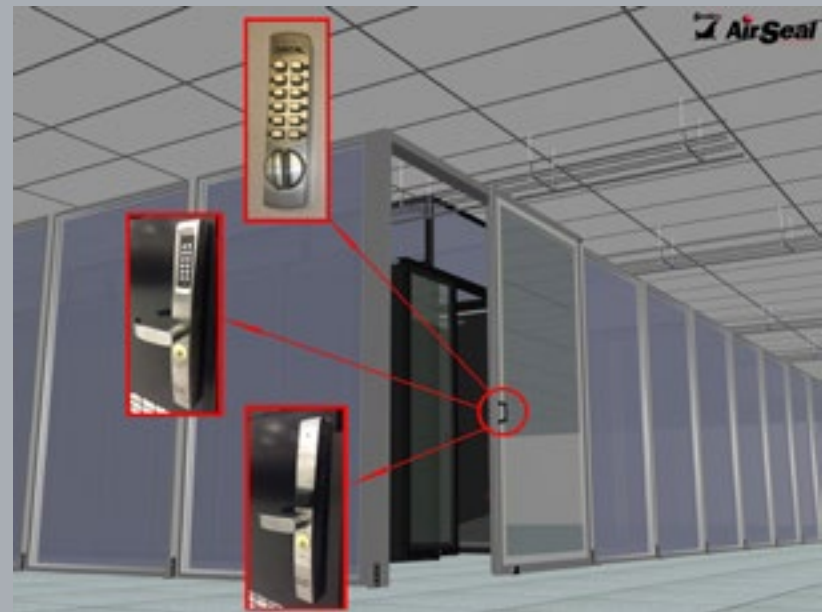

Colocation Suites

Private Rooms, Custom Built to Facility Specifications

Colocation suites are a customizable solution for data centers. Suites offer customer privacy by utilizing aluminum-framed rooms with wall inserts that can be filled with clear, opaque or colored inserts. Suites are suitable for partial or full room height. Sealco's team of experts will perform a site survey and measure to ensure that you have the right solution for your location suites.

SPECIFICATION:

2" Wide aluminum frame available in different colors

Insert Options:

- Acrylic - clear or various color options
- Polycarbonate - clear or various color options
- Aluminum Dibond
- Twin Wall Polygal

Security Options:

- Manual key punch door lock
- Electronic key punch door lock
- Electronic card swipe door lock

Door Options:

- Single sliding
- Double sliding
- Single swing
- Double swing

More images and [info](#).

The Sealco logo is a registered trademark of Sealco